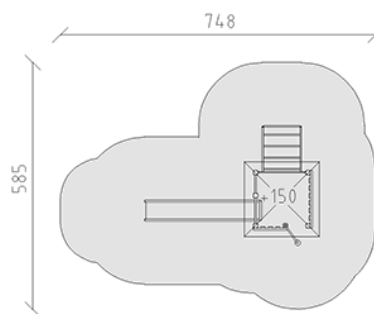

# Play tower combination

Device line Aluminium

Article 37520

Play tower combination with platform height 150 cm, tower height 369 cm, posts made of stove-enamelled aluminium, with pyramid roof, climbing pole, metal hanging ladder and slide made of polyester green/green, minimum installation depth 50 cm.

**CHF 8'900.-**

(excl. VAT)

	Age group	3+
	Device dimensions	415 x 285 x 369 cm
	Space required	748 x 585 cm
	min. impact surface	31.3 m <sup>2</sup>
	Fall height	150 cm
	Heaviest element	215 kg
	Biggest element	420 x 180 x 180 cm
	Foundations	9
	Concrete	1.05 m <sup>3</sup>
	Assembly time	4 h
	Installers	2