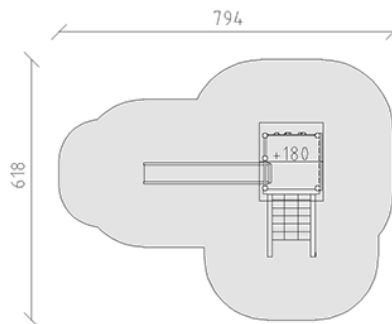

Play tower combination

Device line Aluminium

Article 37525

Play tower combination with platform height 180 cm, tower height 380 cm, posts made of stove-enamelled aluminium, with saddle roof, climbing net compartment, climbing wall and slide made of grey/anthracite polyester, minimum installation depth 50 cm.

CHF 9'570.-

(excl. VAT)

	Age group	3+
	Device dimensions	427 x 317 x 380 cm
	Space required	794 x 618 cm
	min. impact surface	35.5 m ²
	Fall height	180 cm
	Heaviest element	200 kg
	Biggest element	430 x 185 x 155 cm
	Foundations	8
	Concrete	1.05 m ³
	Assembly time	3 h
	Installers	2