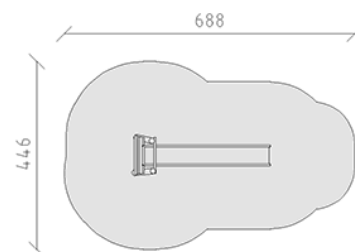

# Slide with ladder

Device line Robinie

Article 40313

Slide with ladder made of chemically untreated Robinia heartwood, sanded, platform height 180 cm, slide made of polyester in colour grey/anthracite.

**CHF 4'095.-**

(excl. VAT)

 Age group	3+
 Device dimensions	329 x 98 x 282 cm
 Space required	688 x 446 cm
 min. impact surface	23.8 m <sup>2</sup>
 Fall height	180 cm
 Heaviest element	130 kg
 Biggest element	370 x 105 x 20 cm
 Foundations	3
 Concrete	0.40 m <sup>3</sup>
 Assembly time	2 h
 Installers	2