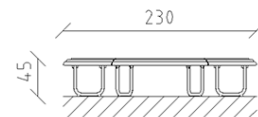

Bench with 6 corners Parviva larch raw

Article 81045

Bench with 6 corners made of treated Swiss larch raw, length 230 cm, width 200 cm, without backrest, construction hot-dip galvanised.

CHF 5'705.-

(excl. VAT)

Device dimensions

230 x 200 x 45 cm

berli
Center of play

+41 41 925 14 00

info@berli.swiss