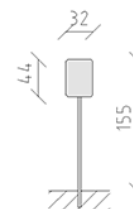

Playground board design of your choice

Article 95999

Playground board design of your choice, made of aluminium composite panel, with four symbols, format 320 x 440 mm, digital print on white foil, covered with protective laminate, standing model with hot-dip galvanised stand tube.

CHF 520.-

(excl. VAT)

	Device dimensions	155 x 32 x 5 cm
	Heaviest element	5 kg
	Biggest element	32 x 5 x 200 cm
	Foundations	1
	Concrete	0.15 m ³
	Assembly time	1 h
	Installers	1

berli
Center of play

+41 41 925 14 00
info@berli.swiss