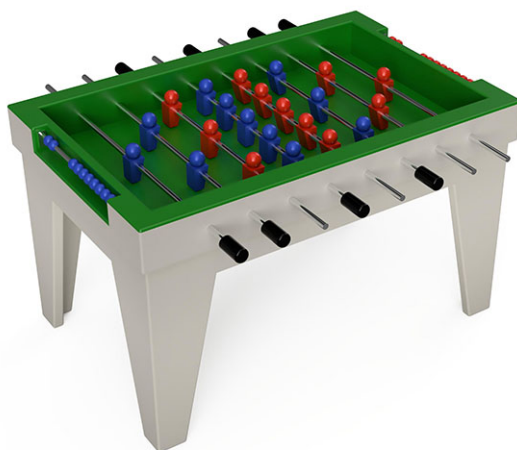

Table soccer

Device line Freizeit

Article 71600

Table soccer made of steel-reinforced acrylic concrete, playing surface with white pitch divisions, rods made of stainless chromium steel, figures made of plastic.

CHF 4'395.-

(excl. VAT)

	Age group	5+
	Device dimensions	140 x 125 x 84 cm
	Space required	340 x 390 cm
	min. impact surface	13.25 m ²
	Heaviest element	300 kg
	Biggest element	140 x 125 x 84 cm
	Assembly time	1 h
	Installers	2