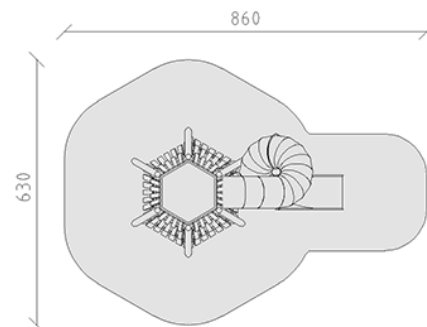

Play tower Caldera

Device line Robinie

Article 42590

Play tower Caldera made of chemically untreated robinia heartwood, sanded, wall elements made of untreated Swiss larch, 3-part internal access ladder, mesh made of steel-reinforced mammoth ropes, colour black, 360° left stainless steel tube slide.

CHF 51'350.-

(excl. VAT)

 Age group	5+
 Device dimensions	502 x 310 x 460 cm
 Space required	860 x 630 cm
 min. impact surface	36.3 m ²
 Fall height	250 cm

buerli
Center of play