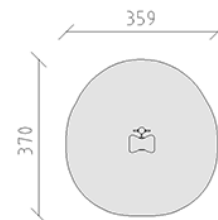

Balancing seesaw

Device line Robinie

Article 46014

Balancing seesaw made of chemically untreated robinia heartwood, sanded, handles made of stainless steel round tube, seesaw made of anti-slip Safe-Tec surface, colour black, incl. substructure with storage.

CHF 2'840.-

(excl. VAT)

 Age group	5+
 Device dimensions	60 x 59 x 170 cm
 Space required	370 x 359 cm
 min. impact surface	10.7 m ²
 Heaviest element	30 kg
 Biggest element	40 x 230 x 20 cm
 Foundations	2
 Concrete	0.25 m ³
 Assembly time	1 h
 Installers	2