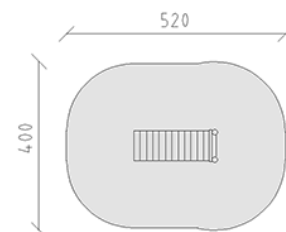

Training bench

Device line Robinie

Article 46020

Training bench made of chemically untreated robinia heartwood, sanded, side rails and side rails and planks in raw Swiss larch, brackets and fastening elements in stainless steel.

CHF 1'745.-

(excl. VAT)

 Age group	5+
 Device dimensions	200 x 80 x 70 cm
 Space required	520 x 400 cm
 min. impact surface	18.2 m ²
 Fall height	61 cm
 Heaviest element	50 kg
 Biggest element	200 x 70 x 13 cm
 Foundations	4
 Concrete	0.3 m ³
 Assembly time	1 h
 Installers	2