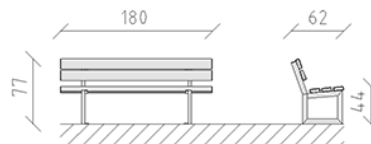

# Park bench Sedero recycled plastic

Article 83005

Park bench slatted made of recycled plastic, length 180 cm, colour brown, with backrest, steel construction hot-dip galvanised.

**CHF 845.-**

(excl. VAT)

|   |                  |
|---|------------------|
|  Device dimensions | 180 x 62 x 77 cm |
|  Heaviest element  | 40 kg            |
|  Biggest element   | 180 x 62 x 76 cm |
|  Assembly time     | 1 h              |
|  Installers        | 1                |