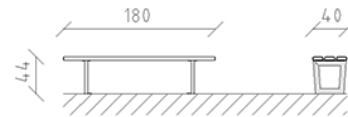

Park bench Sedero recycled plastic

Article 83055

Park bench slatted made of recycled plastic, length 180 cm, colour brown, without backrest, steel construction hot-dip galvanised.

CHF 620.-

(excl. VAT)

	Device dimensions	180 x 40 x 44 cm
	Heaviest element	30 kg
	Biggest element	180 x 40 x 44 cm
	Assembly time	1 h
	Installers	1