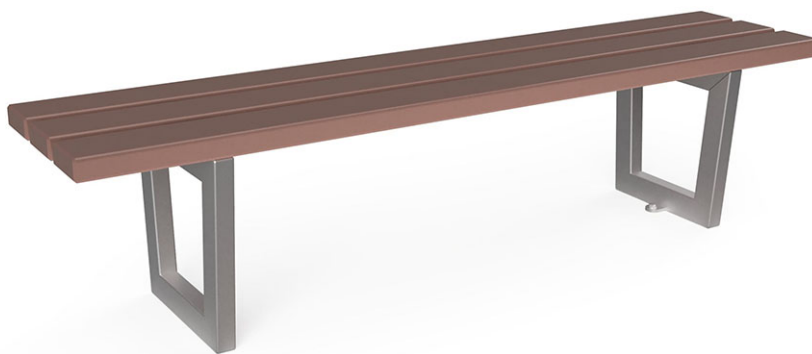

# Park bench Sedero recycled plastic

Article 83055

Park bench slatted made of recycled plastic, length 180 cm, colour brown, without backrest, steel construction hot-dip galvanised.

**CHF 620.-**

(excl. VAT)

 Device dimensions	180 x 40 x 44 cm
 Heaviest element	30 kg
 Biggest element	180 x 40 x 44 cm
 Assembly time	1 h
 Installers	1