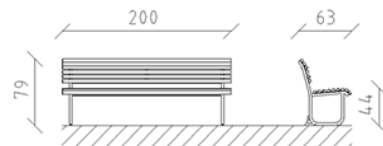

# Bench Parviva larch raw

Article 81000

Park bench made of raw Swiss larch, length 200 cm, with backrest, steel construction hot-dip galvanised.

**CHF 1'435.-**

(excl. VAT)

 Device dimensions	200 x 63 x 79 cm
 Heaviest element	41 kg
 Biggest element	200 x 63 x 79 cm
 Assembly time	1 h
 Installers	2