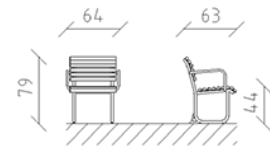

Chair Parviva larch raw

Article 81010

Chair made of raw Swiss larch, width 64 cm, with backrest and armrest, steel construction hot-dip galvanised.

CHF 995.-

(excl. VAT)

Device dimensions

64 x 63 x 79 cm

berli
Center of play