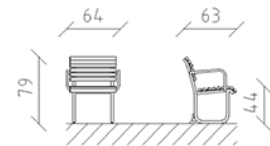

Chair Parviva larch raw

Article 81011

Chair made of raw Swiss larch, width 64 cm, with backrest and armrest, steel construction hot-dip galvanised and additionally lacquered in patina moderna.

CHF 1'109.-
(excl. VAT)

Device dimensions

64 x 63 x 79 cm

berli
Center of play

+41 41 925 14 00
info@buerli.swiss