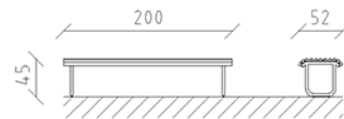

Bench Parviva larch raw

Article 81016

Park bench made of raw Swiss larch, length 200 cm, without backrest, steel construction hot-dip galvanised and additionally lacquered in patina moderna.

CHF 1'245.-

(excl. VAT)

 Device dimensions	200 x 53 x 45 cm
 Heaviest element	27 kg
 Biggest element	200 x 53 x 45 cm
 Assembly time	1 h
 Installers	2

berli
Center of play

+41 41 925 14 00
info@berli.swiss