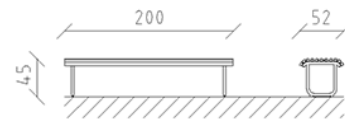

Bench Parviva larch raw

Article 81016

Park bench made of raw Swiss larch, length 200 cm, without backrest, steel construction hot-dip galvanised and additionally lacquered in patina moderna.

CHF 1'245.-

(excl. VAT)

 Device dimensions	200 x 53 x 45 cm
 Heaviest element	27 kg
 Biggest element	200 x 53 x 45 cm
 Assembly time	1 h
 Installers	2

berli
Center of play

+41 41 925 14 00
info@berli.swiss