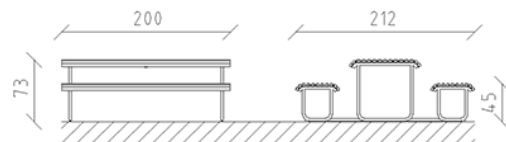

# Picnic table Parviva larch raw

Article 81026

Picnic table made of hot-dip galvanised tubular steel, additionally lacquered in patina moderna, Swiss larch rawg, length 200 cm, width 212 cm, benches without backrest, free-standing.

**CHF 4'625.-**

(excl. VAT)

 Device dimensions	200 x 212 x 73 cm
 Heaviest element	96 kg
 Biggest element	200 x 212 x 73 cm
 Assembly time	1 h
 Installers	2

**berli**  
Center of play

+41 41 925 14 00

info@buerli.swiss