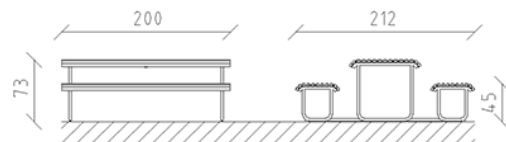

Picnic table Parviva larch raw

Article 81026

Picnic table made of hot-dip galvanised tubular steel, additionally lacquered in patina moderna, Swiss larch rawg, length 200 cm, width 212 cm, benches without backrest, free-standing.

CHF 4'625.-

(excl. VAT)

 Device dimensions	200 x 212 x 73 cm
 Heaviest element	96 kg
 Biggest element	200 x 212 x 73 cm
 Assembly time	1 h
 Installers	2

berli
Center of play

+41 41 925 14 00

info@buerli.swiss