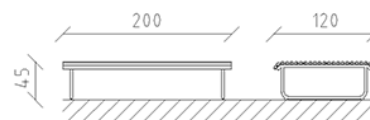

Bench large Parviva larch raw

Article 81040

Park bench wide made of raw Swiss larch, length 200 cm, width 118 cm, without backrest, steel construction hot-dip galvanised.

CHF 2'260.-

(excl. VAT)

 Device dimensions	200 x 118 x 45 cm
 Heaviest element	50 kg
 Biggest element	200 x 118 x 45 cm
 Assembly time	1 h
 Installers	2