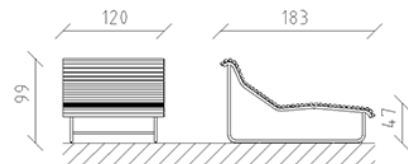

Lounger Parviva larch raw

Article 81051

Lounger made of raw Swiss larch, length 183 cm, width 120 cm, with backrest, steel structure hot-dip galvanised and additionally painted in modern patina.

CHF 3'935.-

(excl. VAT)

 Device dimensions	183 x 120 x 99 cm
 Heaviest element	63 kg
 Biggest element	183 x 120 x 99 cm
 Assembly time	1 h
 Installers	2

berli
Center of play