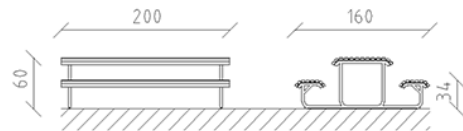

Mini picnic table Parviva larch raw

Article 81031

Mini picnic table made of hot-dip galvanised tubular steel, additionally painted in patina moderna, Swiss larch raw, length 200 cm, width 160 cm, benches without backrest, free-standing.

CHF 4'085.-

(excl. VAT)

Device dimensions

200 x 160 x 60 cm

berli
Center of play

+41 41 925 14 00

info@buerli.swiss