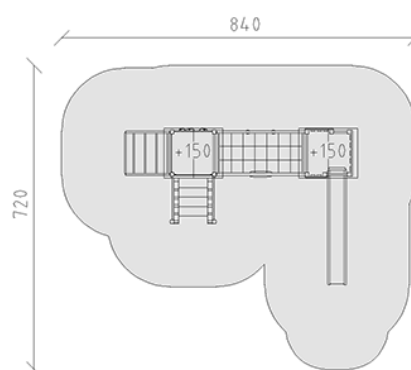

Play tower combination

Device line Eco

Article 54310

Play tower combination made of multi-glued Swiss pine, pressure-treated, platform heights 150 cm, with pitched roofs, metal climbing ladder, combination access, net transition with belt seat and slide made of polyester green/green, incl. steel base bracket for minimum installation depth of 50 cm.

CHF 15'015.-

(excl. VAT)

 Age group	3+
 Device dimensions	552 x 371 x 340 cm
 Space required	840 x 720 cm
 min. impact surface	45.3 m ²
 Fall height	150 cm

buerli
Center of play

+41 41 925 14 00
info@buerli.swiss