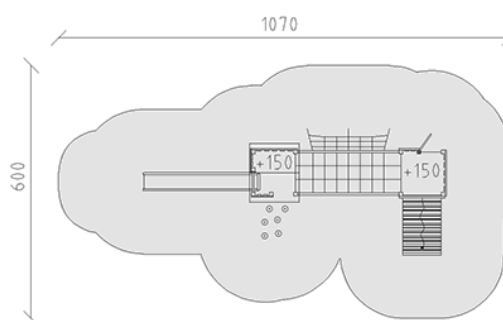

Play tower combination

Device line Eco

Article 54320

Play tower combination made of multi-glued Swiss pine, pressure-treated, platform heights 150 cm, with pitched roof, inclined climb, fireman's pole, net bridge, pole forest and slide made of polyester red/yellow, incl. steel base bracket for minimum installation depth of 50 cm.

CHF 14'325.-

(excl. VAT)

	Age group	3+
	Device dimensions	720 x 300 x 340 cm
	Space required	1070 x 600 cm
	min. impact surface	48.1 m ²
	Fall height	150 cm

buerli
Center of play