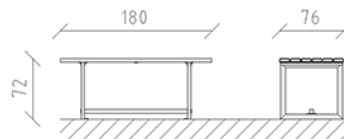

Park table Sedero recycled plastic

Article 83105

Park table slatted made of recycled plastic, length 180 cm, colour brown, steel construction hot-dip galvanised.

CHF 1'270.-

(excl. VAT)

 Device dimensions	180 x 76 x 72 cm
 Heaviest element	30 kg
 Biggest element	180 x 76 x 72 cm
 Assembly time	1 h
 Installers	1