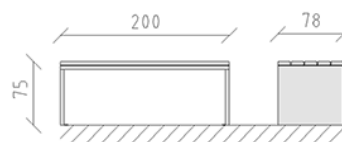

Park table larch raw

Article 84782

Park table made of raw Swiss larch, length 200 cm, steel construction hot-dip galvanised and additionally lacquered in VAG E13.

CHF 4'290.-

(excl. VAT)

 Device dimensions	200 x 78 x 75 cm
 Biggest element	200 x 78 x 75 cm
 Assembly time	1 h
 Installers	2