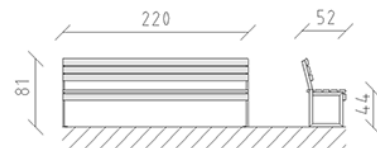

# Park bench

Article 84785

Park bench made of raw Swiss larch, length 220 cm, with backrest, steel construction hot-dip galvanised.

**CHF 1'460.-**

(excl. VAT)

 Device dimensions	220 x 52 x 81 cm
 Biggest element	220 x 52 x 81 cm
 Assembly time	1 h
 Installers	2