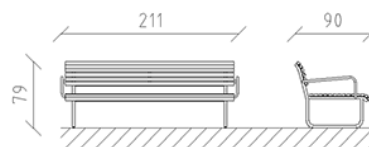

Lounge Parviva larch raw

Article 81066

Lounge made of raw Swiss larch, length 211 cm, with backrest and armrests, steel construction hot-dip galvanised and additionally lacquered in patina moderna.

CHF 2'410.-

(excl. VAT)

Device dimensions

211 x 90 x 79 cm

buerli
Center of play

+41 41 925 14 00

info@buerli.swiss