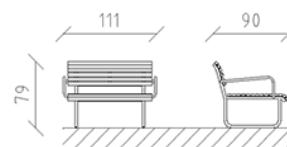

Lounge Parviva larch raw

Article 81068

Lounge made of raw Swiss larch, length 111 cm, with backrest and armrests, steel construction hot-dip galvanised and additionally lacquered in patina moderna.

CHF 2'125.-

(excl. VAT)

Device dimensions

111 x 90 x 79 cm

berli
Center of play

+41 41 925 14 00

info@berli.swiss