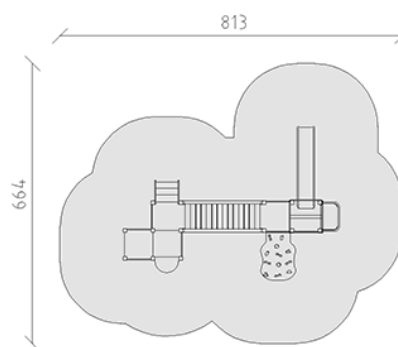

Pinocchio playground combination

Device line Color

Article 58130

Pinocchio playground combination made of multi-glued Swiss pine, pressure impregnated, platform heights 20/40/60/80 cm, ascending stairs and platform ascent, fixed bridge from tower to tower, tower with gable roof, balcony, climbing ascent made of polyethylene and slide made of polyester red/yellow, incl. steel foot brackets for minimum installation depth 50 cm.

CHF 10'935.-

(excl. VAT)

	Age group	1+
	Device dimensions	513 x 364 x 236 cm
	Space required	813 x 664 cm
	min. impact surface	40.2 m ²
	Fall height	100 cm
	Heaviest element	236 kg
	Biggest element	185 x 80 x 236 cm
	Foundations	20
	Concrete	1.95 m ³
	Assembly time	6 h
	Installers	2