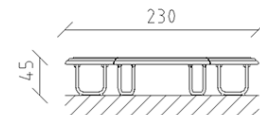

Bench with 6 corners Parviva larch raw

Article 81046

Bench with 6 corners made of treated Swiss larch raw, length 230 cm, width 200 cm, without backrest, construction hot-dip galvanised and additionally painted in modern patina.

CHF 6'550.-
(excl. VAT)

Device dimensions

230 x 200 x 45 cm

berli
Center of play

+41 41 925 14 00
info@berli.swiss