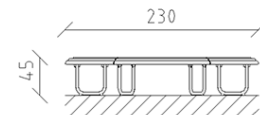

Bench with 6 corners Parviva larch raw

Article 81046

Bench with 6 corners made of treated Swiss larch raw, length 230 cm, width 200 cm, without backrest, construction hot-dip galvanised and additionally painted in modern patina.

CHF 6'550.-

(excl. VAT)

Device dimensions

230 x 200 x 45 cm

berli
Center of play

+41 41 925 14 00

info@buerli.swiss