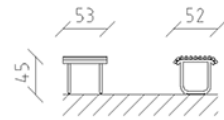

Chair Parviva larch raw

Article 81012

Chair made of raw Swiss larch, width 53 cm, without backrest, steel construction hot-dip galvanised.

CHF 685.-

(excl. VAT)

Device dimensions

53 x 52 x 45 cm

buerli
Center of play