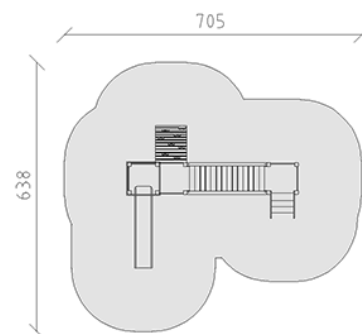

# Knight's castle Kunibert

Device line Color

Article 58140

Knight's castle Kunibert made of multi-glued Swiss pine, pressure impregnated, platform heights 60/80 cm, fixed bridge from tower to tower, ascending stairs, arch ascent and slide made of grey polyester, incl. steel foot brackets for minimum installation depth 50 cm.

**CHF 9'175.-**

(excl. VAT)

 Age group	1+
 Device dimensions	407 x 338 x 232 cm
 Space required	705 x 638 cm
 min. impact surface	33.85 m <sup>2</sup>
 Fall height	100 cm
 Heaviest element	112 kg
 Biggest element	143 x 80 x 232 cm
 Foundations	15
 Concrete	1.45 m <sup>3</sup>
 Assembly time	6 h
 Installers	2