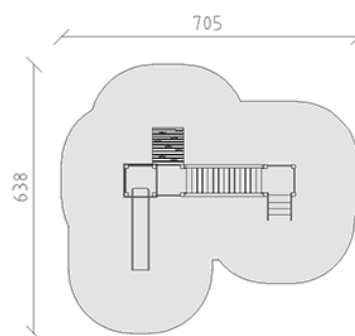

Knight's castle Kunibert

Device line Color

Article 58140

Knight's castle Kunibert made of multi-glued Swiss pine, pressure impregnated, platform heights 60/80 cm, fixed bridge from tower to tower, ascending stairs, arch ascent and slide made of grey polyester, incl. steel foot brackets for minimum installation depth 50 cm.

CHF 9'175.-

(excl. VAT)

 Age group	1+
 Device dimensions	407 x 338 x 232 cm
 Space required	705 x 638 cm
 min. impact surface	33.85 m ²
 Fall height	100 cm
 Heaviest element	112 kg
 Biggest element	143 x 80 x 232 cm
 Foundations	15
 Concrete	1.45 m ³
 Assembly time	6 h
 Installers	2