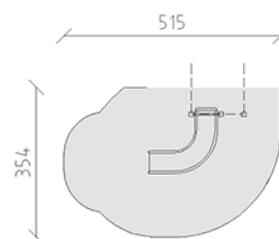

Arched slide

Article 14680

Arched slide for platform height 120 cm, made of polyester red/yellow, incl. steel foot brackets for minimum installation depth 50 cm.

CHF 1'630.-

(excl. VAT)

 Age group	3+
 Device dimensions	164 x 155 x 175 cm
 Space required	515 x 354 cm
 min. impact surface	15 m ²
 Fall height	120 cm
 Heaviest element	27 kg
 Biggest element	150 x 150 x 170 cm
 Foundations	2
 Concrete	0.1 m ³
 Assembly time	1 h
 Installers	2