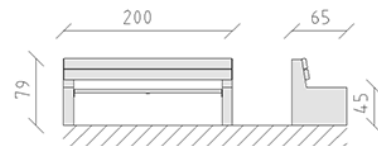

# Park bench

Article 80210

Park bench made of Swiss pine, pressure impregnated, length 200 cm, with backrest, brackets made of concrete.

**CHF 980.-**

(excl. VAT)

 Device dimensions	200 x 65 x 79 cm
 Heaviest element	80 kg
 Biggest element	78 x 12 x 65 cm
 Assembly time	2 h
 Installers	2