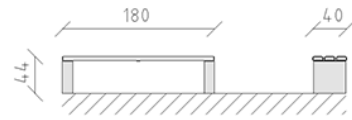

Park bench

Article 80450

Park bench made of Swiss pine, pressure impregnated, length 180 cm, without backrest, brackets made of concrete.

CHF 715.-

(excl. VAT)

	Device dimensions	180 x 40 x 44 cm
	Heaviest element	40 kg
	Biggest element	40 x 12 x 38 cm
	Assembly time	2 h
	Installers	2