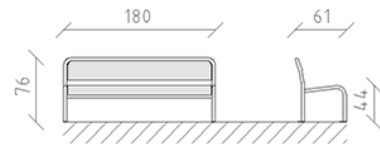

Park bench

Article 80850

Park bench made of perforated metal sheet in stainless steel, length 180 cm, with backrest, perforated metal sheet additionally lacquered in RAL 9006, steel construction hot-dip galvanised and additionally lacquered in patina moderna colour.

CHF 2'510.-

(excl. VAT)

 Device dimensions	180 x 61 x 76 cm
 Heaviest element	41 kg
 Biggest element	180 x 53 x 76 cm
 Assembly time	1 h
 Installers	2

berli
Center of play

+41 41 925 14 00

info@buerli.swiss