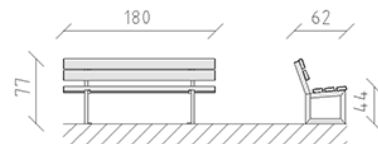

Park bench Sedero

Article 83000

Park bench made of Swiss pine, pressure impregnated, length 180 cm, with backrest, steel construction hot-dip galvanised.

CHF 665.-

(excl. VAT)

 Device dimensions	180 x 62 x 77 cm
 Heaviest element	36 kg
 Biggest element	180 x 62 x 76 cm
 Assembly time	1 h
 Installers	2