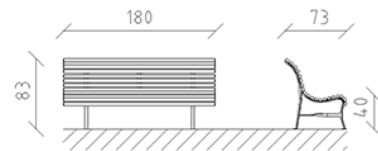

# Park bench Nostalgia

Article 83500

Park bench Nostalgia made of Swiss pine, pressure impregnated, length 180 cm, with backrest, steel construction hot-dip galvanised.

**CHF 950.-**

(excl. VAT)

 Device dimensions	180 x 73 x 83 cm
 Heaviest element	29 kg
 Biggest element	180 x 67 x 79 cm
 Assembly time	1 h
 Installers	2