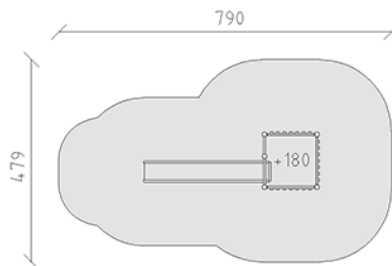

Playtower combination

Device line Rundholz

Article 28300

Playtower combination made of multi-glued Swiss pine, pressure impregnated, platform height 180 cm, wave slide made of polyester green/green, incl. steel foot brackets for minimum installation depth 50 cm.

CHF 5'890.-

(excl. VAT)

	Age group	3+
	Device dimensions	420 x 139 x 263 cm
	Space required	790 x 479 cm
	min. impact surface	30 m ²
	Fall height	180 cm
	Heaviest element	240 kg
	Biggest element	137 x 137 x 260 cm
	Foundations	6
	Concrete	0.7 m ³
	Assembly time	3 h
	Installers	2