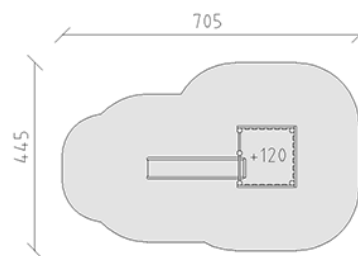

Playtower combination

Device line Kantholz

Article 33400

Playtower combination made of multi-glued Swiss pine, pressure impregnated, platform height 120 cm, slide made of polyester green/green, incl. steel foot brackets for minimum installation depth 50 cm.

CHF 4'390.-

(excl. VAT)

	Age group	3+
	Device dimensions	355 x 145 x 206 cm
	Space required	705 x 445 cm
	min. impact surface	25.7 m ²
	Fall height	120 cm
	Heaviest element	155 kg
	Biggest element	142 x 145 x 203 cm
	Foundations	6
	Concrete	0.7 m ³
	Assembly time	3 h
	Installers	2