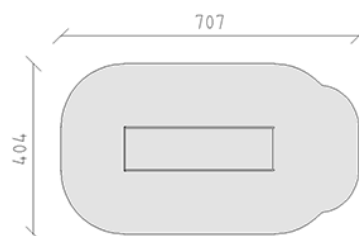

Wide stainless steel slide

Article 10442

Wide slide for mounting height 200 cm, made of stainless steel, fully pickled and neutralized, incl. steel foot brackets for minimum installation depth 50 cm.

CHF 4'945.-

(excl. VAT)

 Age group	3+
 Device dimensions	357 x 104 x 255 cm
 Space required	707 x 404 cm
 min. impact surface	25.9 m ²
 Fall height	100 cm
 Heaviest element	123 kg
 Biggest element	435 x 104 x 65 cm
 Foundations	2
 Concrete	0.1 m ³
 Assembly time	1 h
 Installers	2