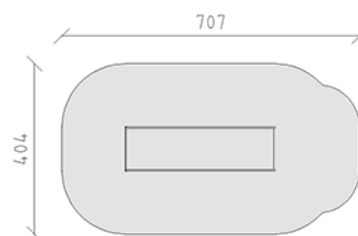

Wide stainless steel slide

Article 10442

Wide slide for mounting height 200 cm, made of stainless steel, fully pickled and neutralized, incl. steel foot brackets for minimum installation depth 50 cm.

CHF 4'945.-

(excl. VAT)

 Age group	3+
 Device dimensions	357 x 104 x 255 cm
 Space required	707 x 404 cm
 min. impact surface	25.9 m ²
 Fall height	100 cm
 Heaviest element	123 kg
 Biggest element	435 x 104 x 65 cm
 Foundations	2
 Concrete	0.1 m ³
 Assembly time	1 h
 Installers	2