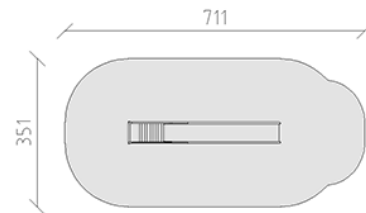

Slide with ladder

Article 11600

Slide with ladder for extension height 150 cm, made of polyester red/yellow, with hot-dip galvanised exit steps, incl. steel foot brackets for minimum installation depth 50 cm.

CHF 2'430.-

(excl. VAT)

| | | |
|--|---------------------|---------------------|
| | Age group | 3+ |
| | Device dimensions | 361 x 51 x 223 cm |
| | Space required | 711 x 351 cm |
| | min. impact surface | 22.3 m ² |
| | Fall height | 150 cm |
| | Heaviest element | 27 kg |
| | Biggest element | 315 x 51 x 60 cm |
| | Foundations | 2 |
| | Concrete | 0.25 m ³ |
| | Assembly time | 1 h |
| | Installers | 2 |