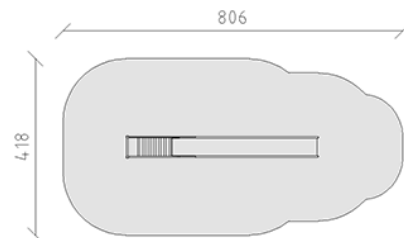

Slide with ladder

Article 11700

Slide with ladder for extension height 200 cm, made of polyester red/yellow, with hot-dip galvanised access steps, incl. steel foot brackets for minimum installation depth 50 cm.

CHF 2'930.-

(excl. VAT)

	Age group	3+
	Device dimensions	456 x 51 x 273 cm
	Space required	806 x 418 cm
	min. impact surface	29.05 m ²
	Fall height	200 cm
	Heaviest element	40 kg
	Biggest element	415 x 51 x 60 cm
	Foundations	2
	Concrete	0.25 m ³
	Assembly time	1 h
	Installers	2