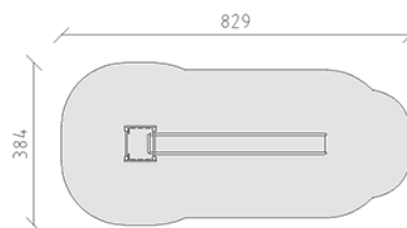

Wave slide with minitower

Article 10510

Wave slide with minitower for mounting height 245 cm, made of polyester green/green, two waves, minitower made of Swiss pine, pressure impregnated, with platform height 90 cm, incl. steel foot brackets for minimum installation depth 50 cm.

CHF 4'045.-

(excl. VAT)

	Age group	3+
	Device dimensions	479 x 84 x 326 cm
	Space required	829 x 384 cm
	min. impact surface	27.35 m ²
	Fall height	100 cm
	Heaviest element	55 kg
	Biggest element	525 x 53 x 65 cm
	Foundations	5
	Concrete	0.6 m ³
	Assembly time	1 h
	Installers	2