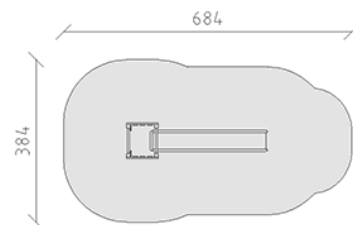

Slide with minitower

Article 11300

Slide with minitower for extension height 150 cm, made of polyester red/yellow, minitower made of Swiss pine, pressure impregnated, with platform height 90 cm, incl. steel foot brackets for minimum installation depth 50 cm.

CHF 2'835.-

(excl. VAT)

	Age group	3+
	Device dimensions	334 x 84 x 231 cm
	Space required	684 x 384 cm
	min. impact surface	22.25 m ²
	Fall height	100 cm
	Heaviest element	55 kg
	Biggest element	325 x 53 x 65 cm
	Foundations	5
	Concrete	0.6 m ³
	Assembly time	1 h
	Installers	2