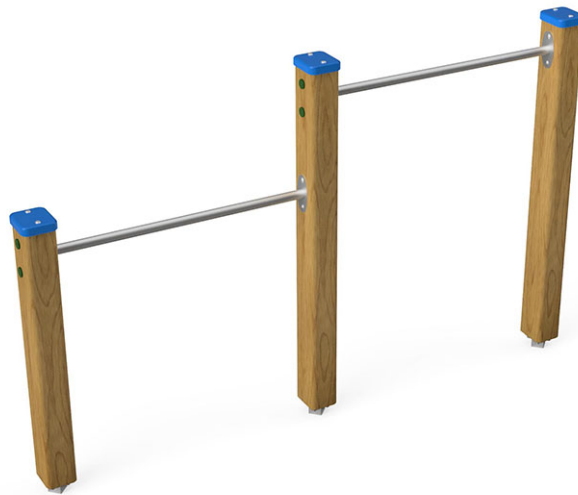

Double chinning bar

Device line Kantholz

Article 30710

Double chinning bar made of multi-glued Swiss pine, pressure impregnated, bar heights 90/120 cm, stainless steel horizontal bar, incl. steel foot brackets for minimum installation depth 50 cm.

CHF 820.-

(excl. VAT)

	Age group	3+
	Device dimensions	216 x 14 x 138 cm
	Space required	300 x 300 cm
	min. impact surface	8.8 m ²
	Fall height	125 cm
	Heaviest element	10 kg
	Biggest element	135 x 13 x 11 cm
	Foundations	3
	Concrete	0.4 m ³
	Assembly time	1 h
	Installers	1