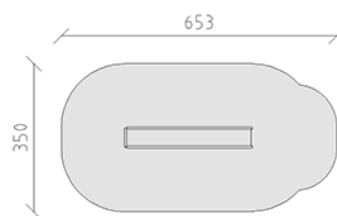

Wave slide

Article 10300

Wave slide for mounting height 180 cm, made of polyester green/green, one wave, incl. steel foot brackets for minimum installation depth 50 cm.

CHF 2'125.-

(excl. VAT)

 Age group	3+
 Device dimensions	303 x 50 x 234 cm
 Space required	653 x 350 cm
 min. impact surface	20.25 m ²
 Fall height	100 cm
 Heaviest element	35 kg
 Biggest element	385 x 53 x 65 cm
 Foundations	2
 Concrete	0.1 m ³
 Assembly time	1 h
 Installers	2