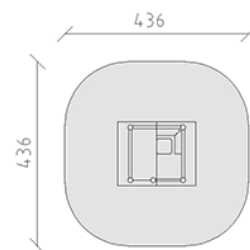

Playhouse

Device line Kantholz

Article 32860

Playhouse made of multi-glued Swiss pine, pressure impregnated, with gable roof, corner bench and play table, incl. steel foot brackets for minimum installation depth 50 cm.

CHF 3'760.-

(excl. VAT)

	Age group	1+
	Device dimensions	186 x 151 x 196 cm
	Space required	436 x 436 cm
	min. impact surface	17.1 m ²
	Fall height	17 cm
	Heaviest element	200 kg
	Biggest element	152 x 185 x 196 cm
	Foundations	5
	Concrete	0.65 m ³
	Assembly time	1 h
	Installers	2