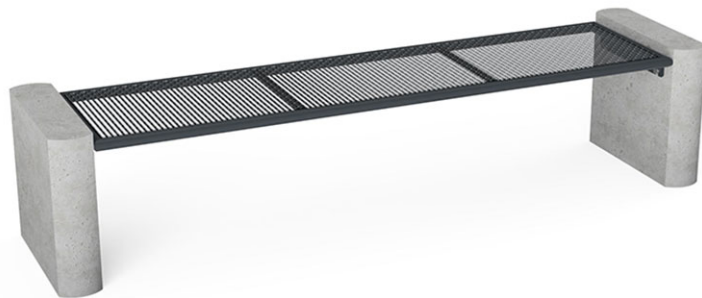

Park bench

Article 84725

Park bench made of woven wire mesh, additionally lacquered in RAL 7016, length 204 cm, without backrest, brackets made of concrete.

CHF 920.-

(excl. VAT)

 Device dimensions	204 x 50 x 45 cm
 Heaviest element	60 kg
 Biggest element	50 x 12 x 45 cm
 Assembly time	1 h
 Installers	2