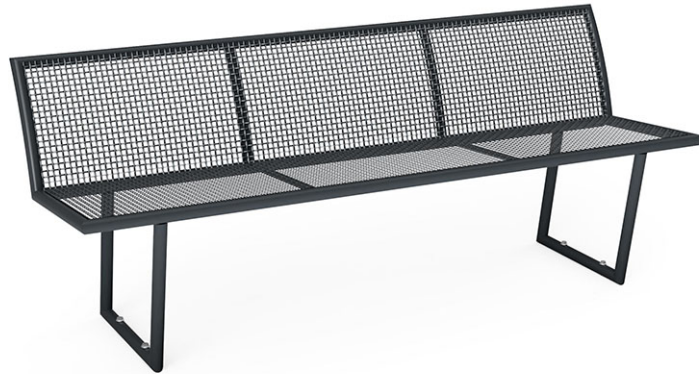

# Park bench

Article 84740

Park bench made of woven wire mesh, length 180 cm, with backrest, steel construction hot-dip galvanised and additionally lacquered in RAL 7016.

**CHF 1'025.-**

(excl. VAT)

 Device dimensions	180 x 58 x 72 cm
 Heaviest element	43 kg
 Biggest element	180 x 58 x 72 cm
 Assembly time	1 h
 Installers	2