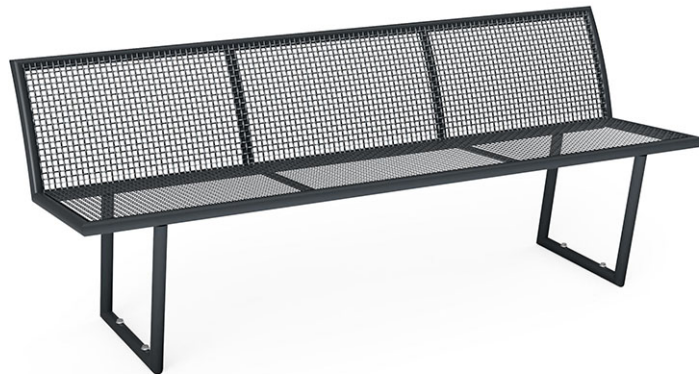

Park bench

Article 84740

Park bench made of woven wire mesh, length 180 cm, with backrest, steel construction hot-dip galvanised and additionally lacquered in RAL 7016.

CHF 1'025.-

(excl. VAT)

 Device dimensions	180 x 58 x 72 cm
 Heaviest element	43 kg
 Biggest element	180 x 58 x 72 cm
 Assembly time	1 h
 Installers	2