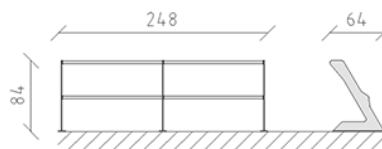

# Teenage bench

Article 84752

Teenage bench made of stainless steel tube, length 248 cm, side consoles made of hot-dip galvanised steel and additionally lacquered in colour patina moderna.

~~CHF 1'815.-~~

**CHF 1'070.-**

(excl. VAT)

 Device dimensions	248 x 64 x 84 cm
 Heaviest element	55 kg
 Biggest element	248 x 64 x 84 cm
 Assembly time	1 h
 Installers	2

**buerli**  
Center of play