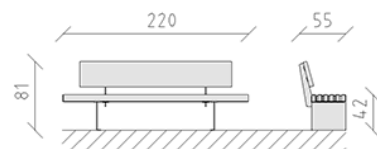

Park bench

Article 84760

Park bench made of treated Swiss larch, length 220 cm, with backrest length 180 cm, steel construction hot-dip galvanised and additionally lacquered in patina moderna.

CHF 2'485.-

(excl. VAT)

 Device dimensions	220 x 55 x 81 cm
 Heaviest element	100 kg
 Biggest element	220 x 55 x 81 cm
 Assembly time	1 h
 Installers	2

berli
Center of play